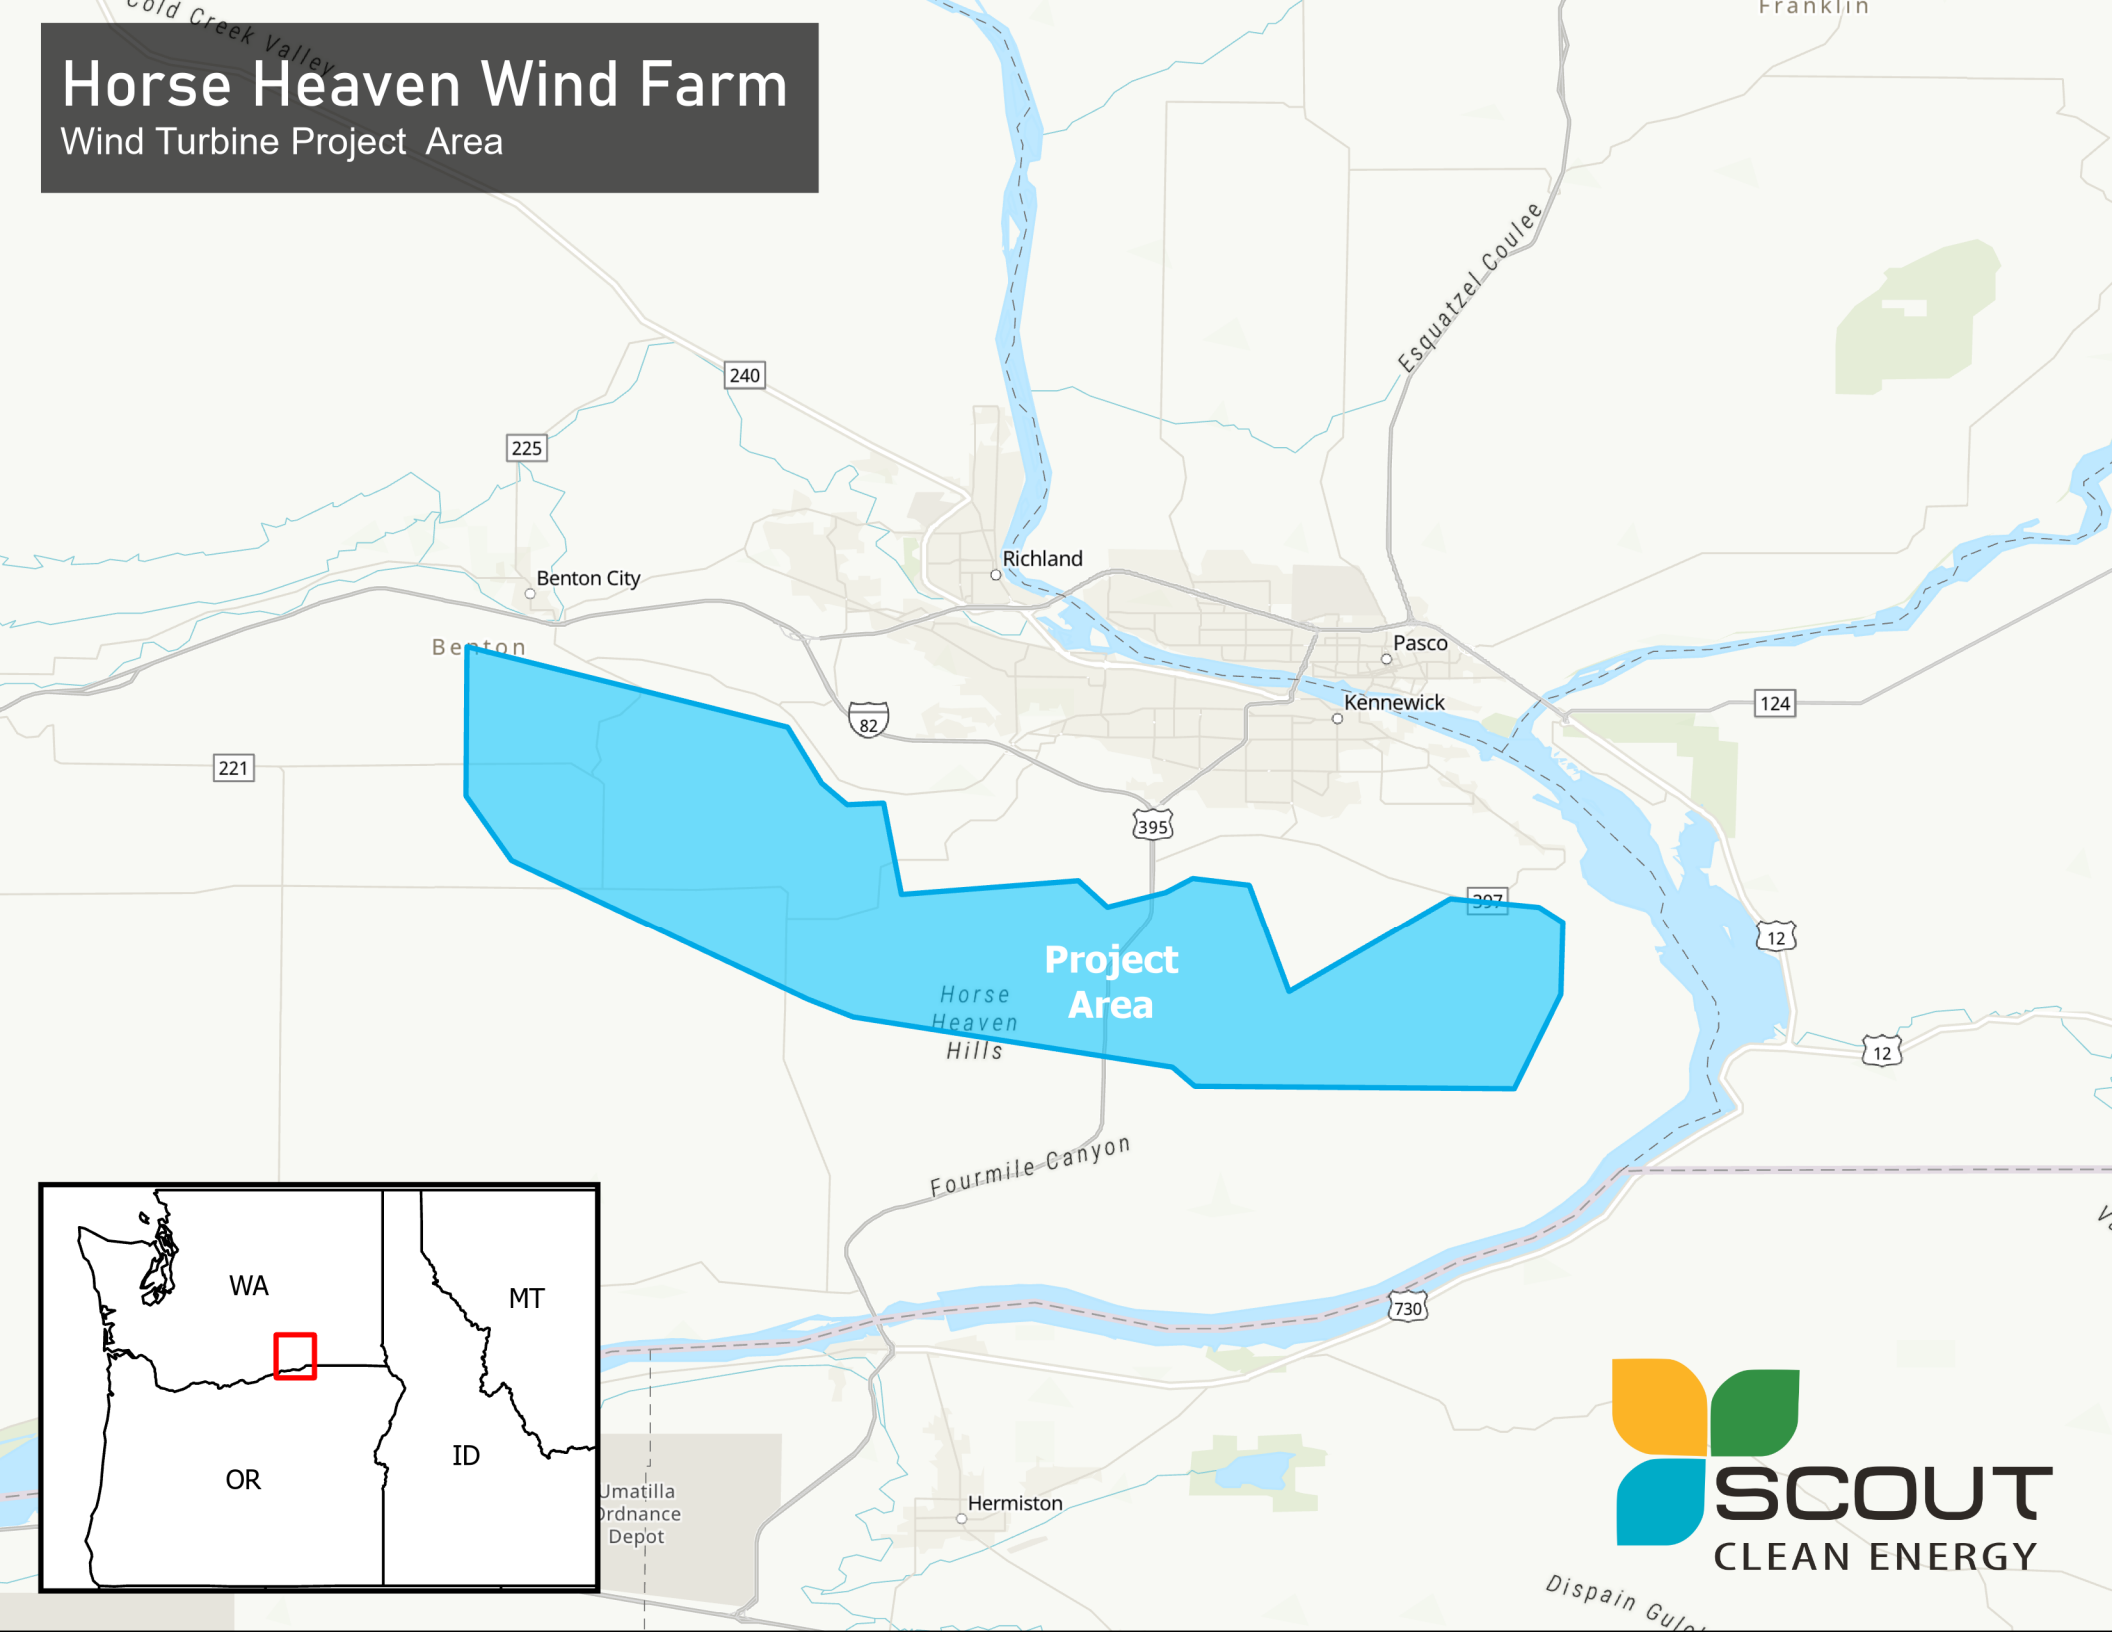

# Horse Heaven Wind Farm

Wind Turbine Project Area

Dispain Gulch